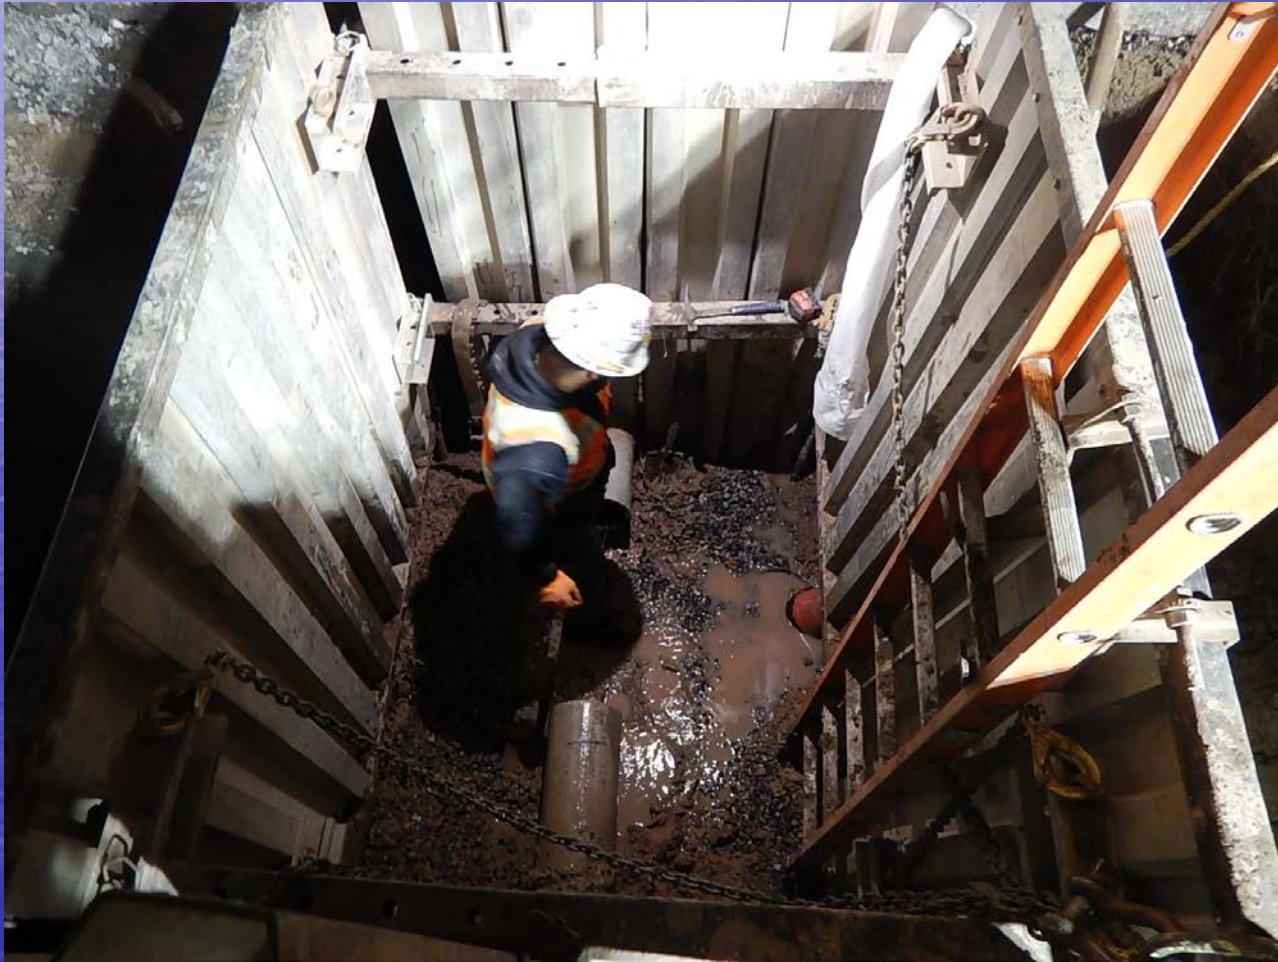

12/3 & 4/20

7250 S. Newland St. (P.C.)