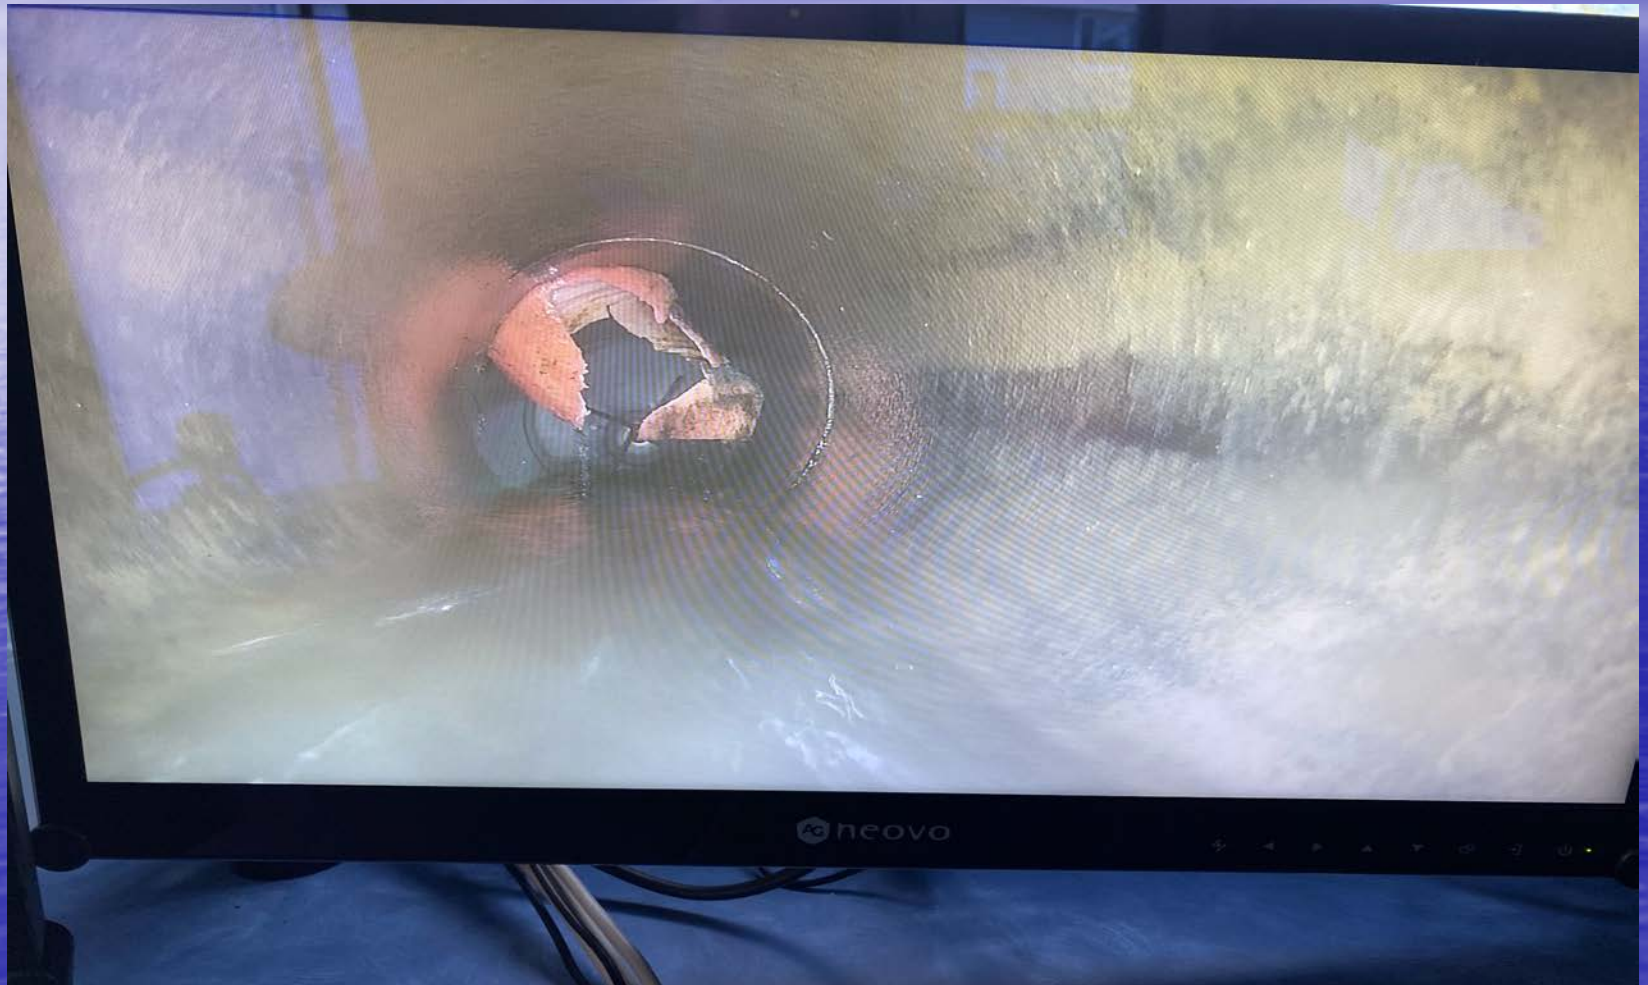

5/16/2023

7430 & 80 S. Webster St. (P.C.)