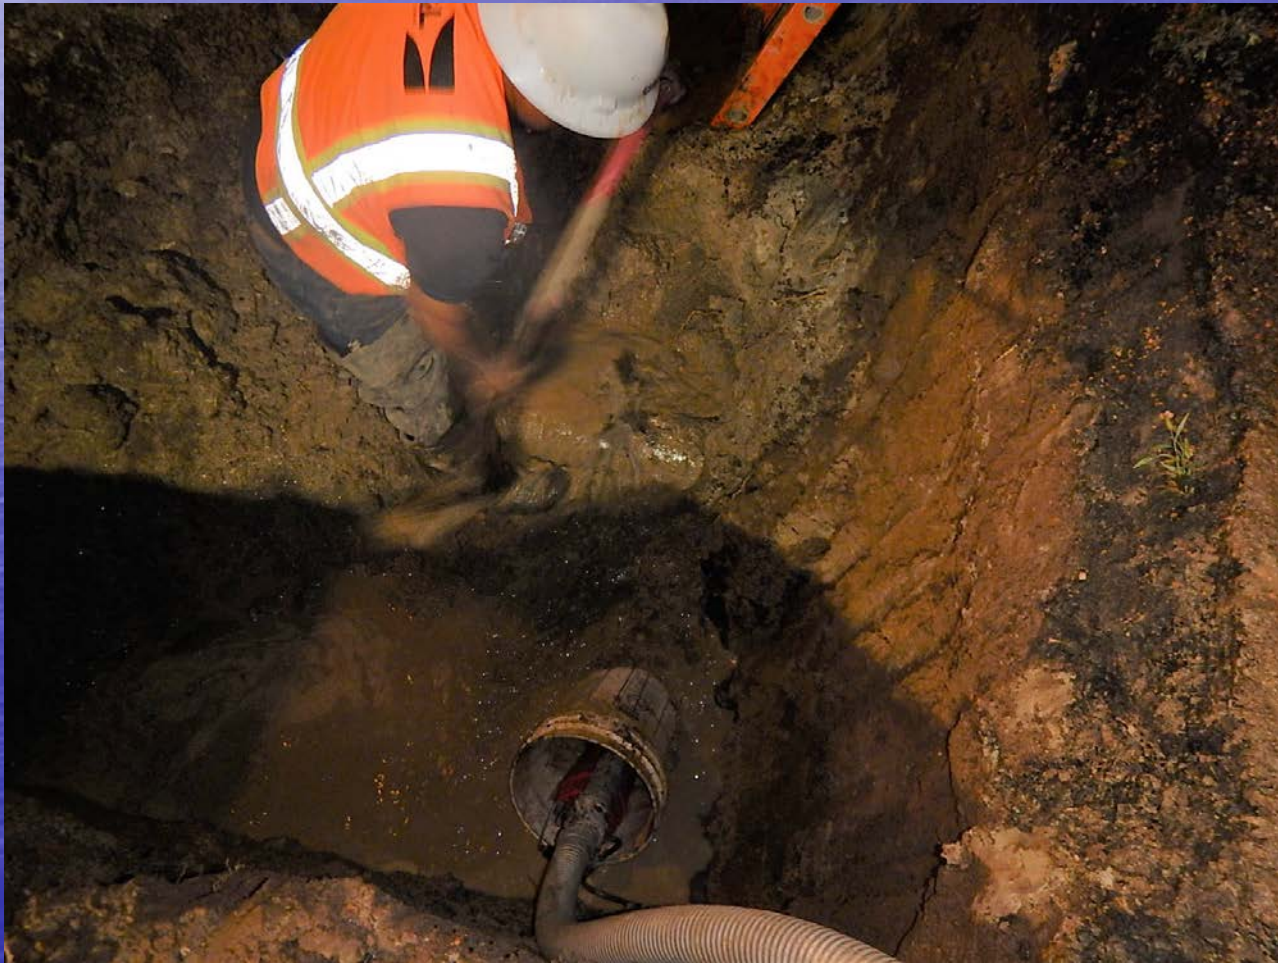

08/21/18

6960 S. Newland Ct. (P.C.)