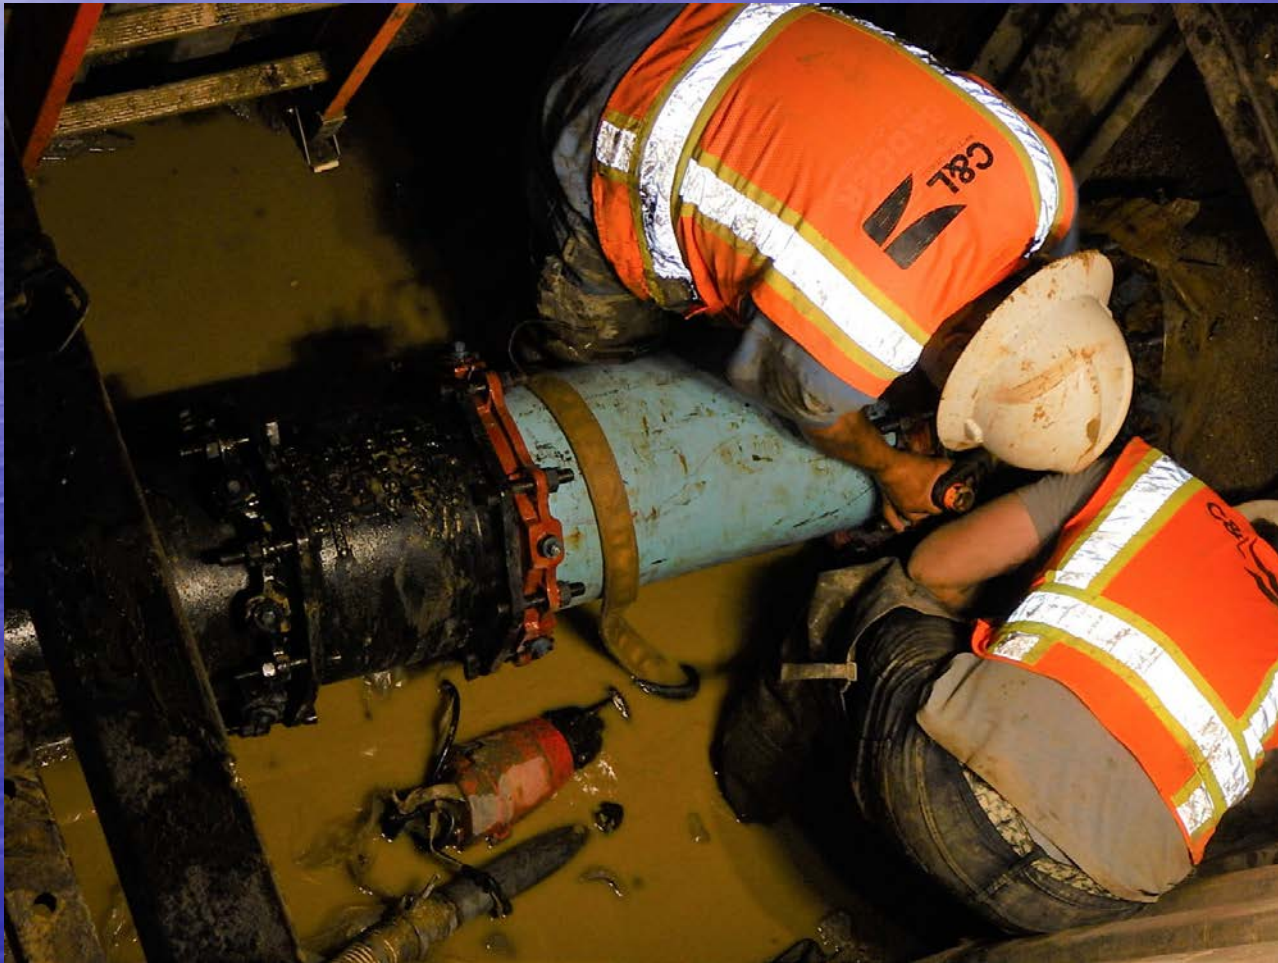

08/19/18

7700 S. Garland St. (S.W.)