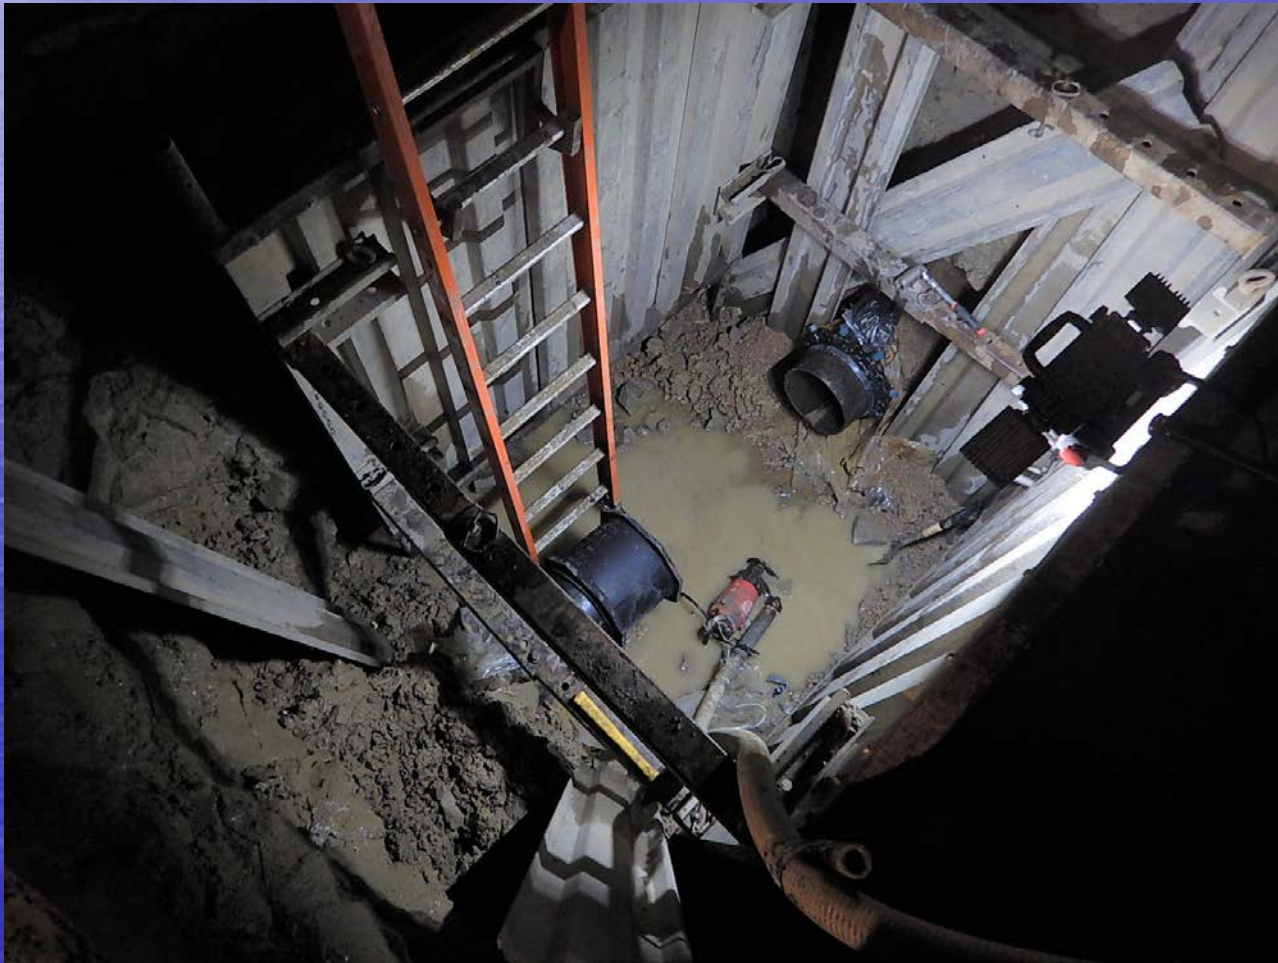

08/19/18

7700 S. Garland St. (S.W.)