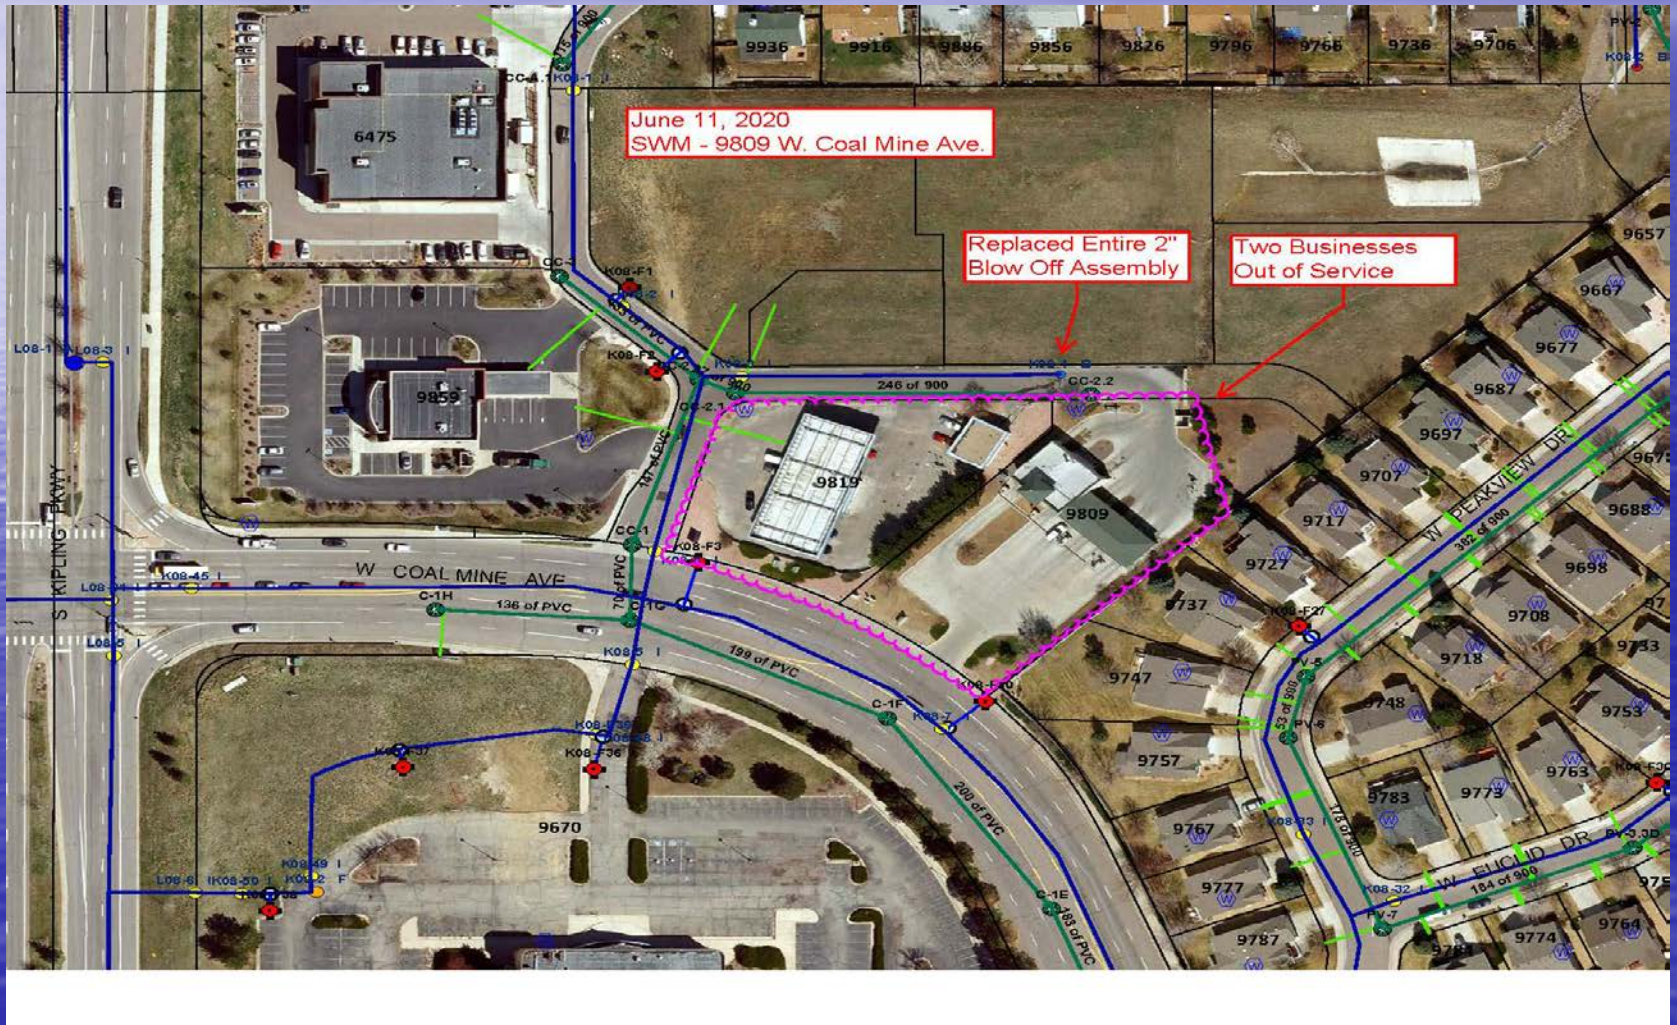

Platte Canyon & Southwest Metropolitan Water and Sanitation Districts

Emergency & Remedial Repairs

July 24, 2020

6/11/20

9809 W. Coal Mine Ave. (S.W.)

6/11/20

9809 W. Coal Mine Ave. (S.W.)

6/11/20

9809 W. Coal Mine Ave. (S.W.)

6/11/20

9809 W. Coal Mine Ave. (S.W.)

6/11/20

9809 W. Coal Mine Ave. (S.W.)

6/11/20

9809 W. Coal Mine Ave. (S.W.)

6/11/20

9809 W. Coal Mine Ave. (S.W.)