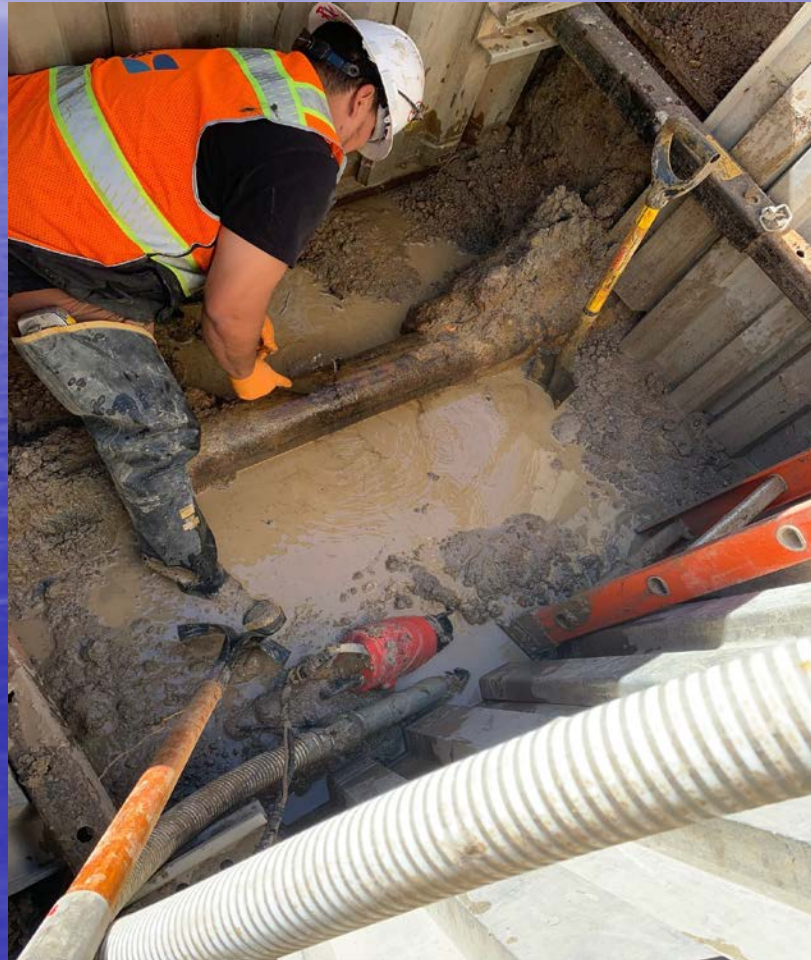

9/19/2022

6229 W. Chestnut Ave. (P.C.)