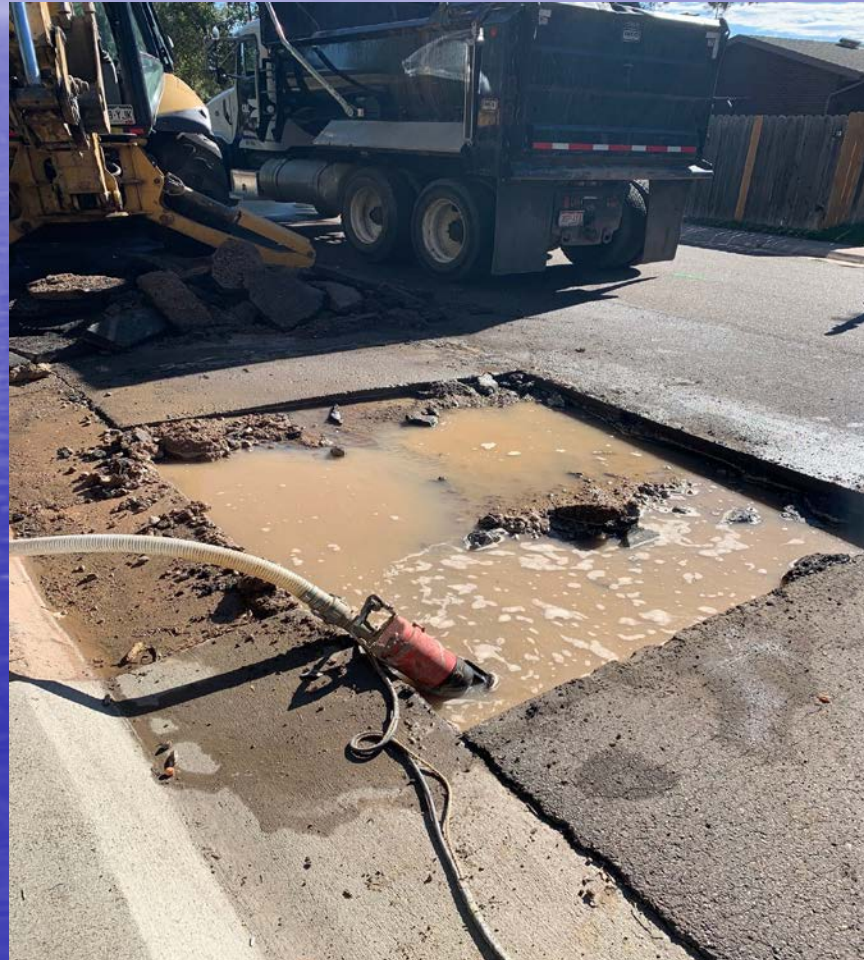

9/19/2022

6229 W. Chestnut Ave. (P.C.)