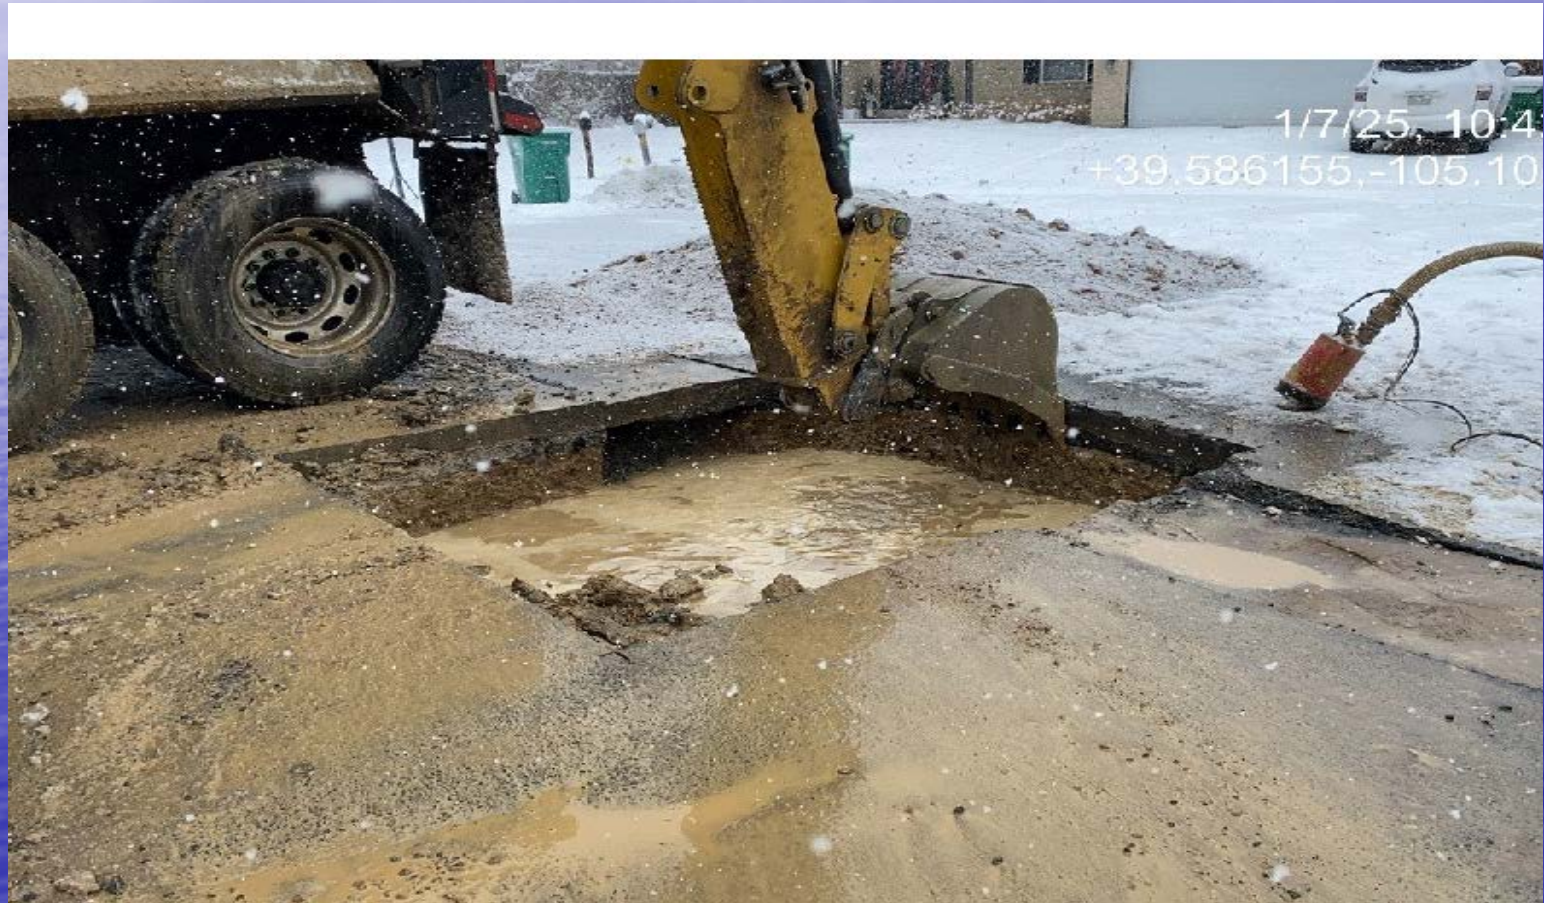

Platte Canyon & Southwest Metropolitan Water and Sanitation Districts

January 2025

Emergency Repairs

February 28, 2025

1/07/2025

9771 W. FREMONT PL.(S.W.M.)

1/07/2025

9771 W. FREMONT PL.(S.W.M.)