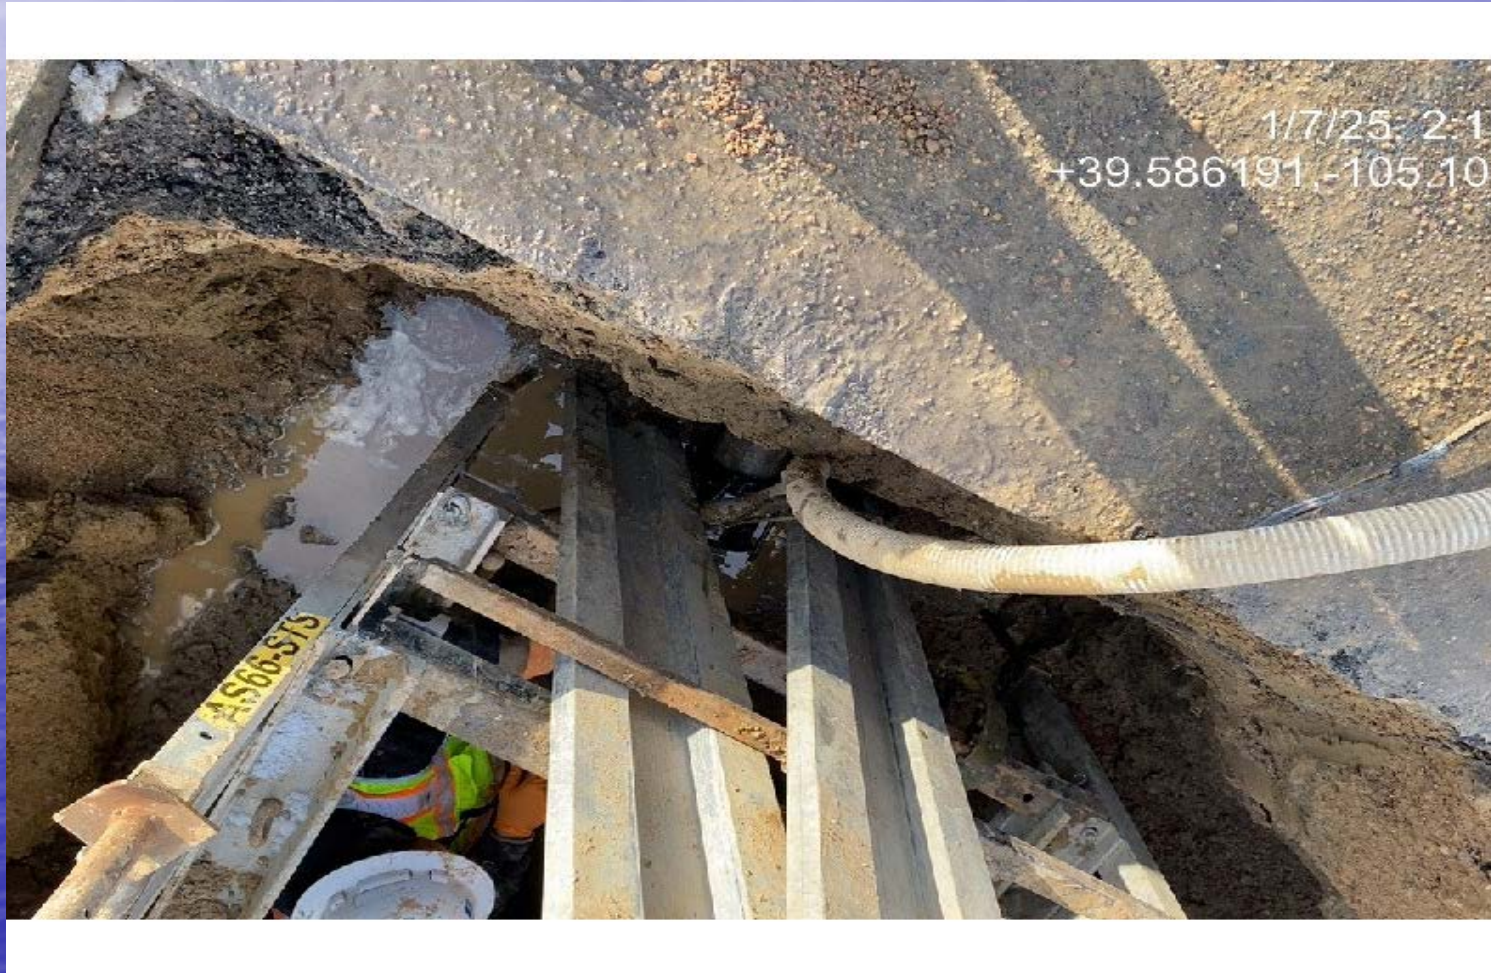

1/07/2025

9771 W. FREMONT PL.(S.W.M.)