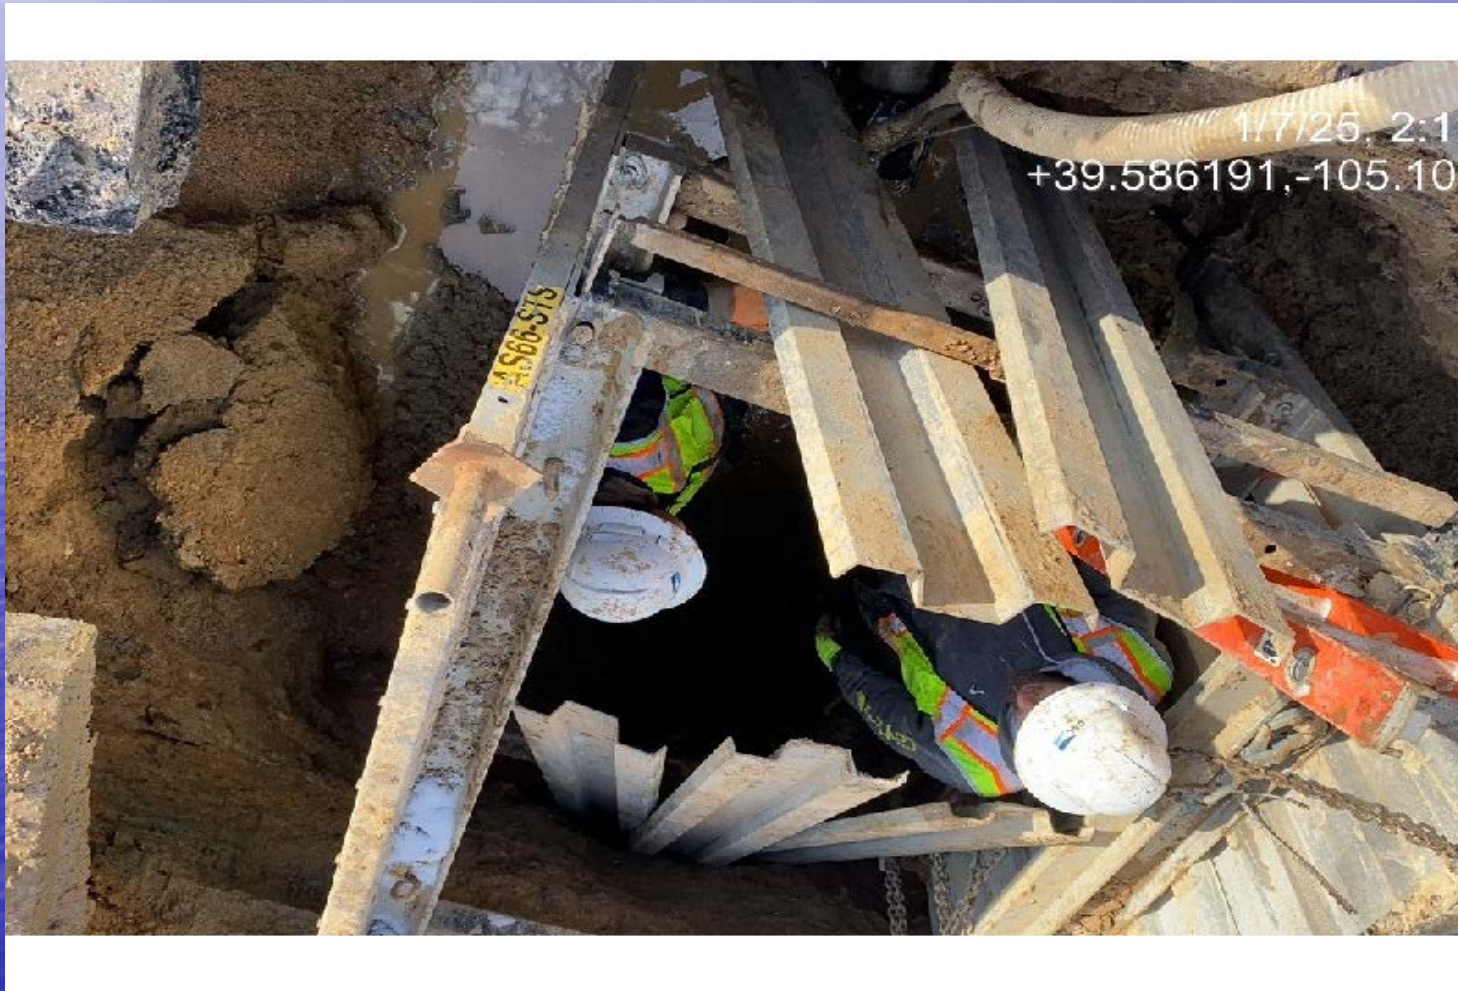

1/07/2025

9771 W. FREMONT PL.(S.W.M.)