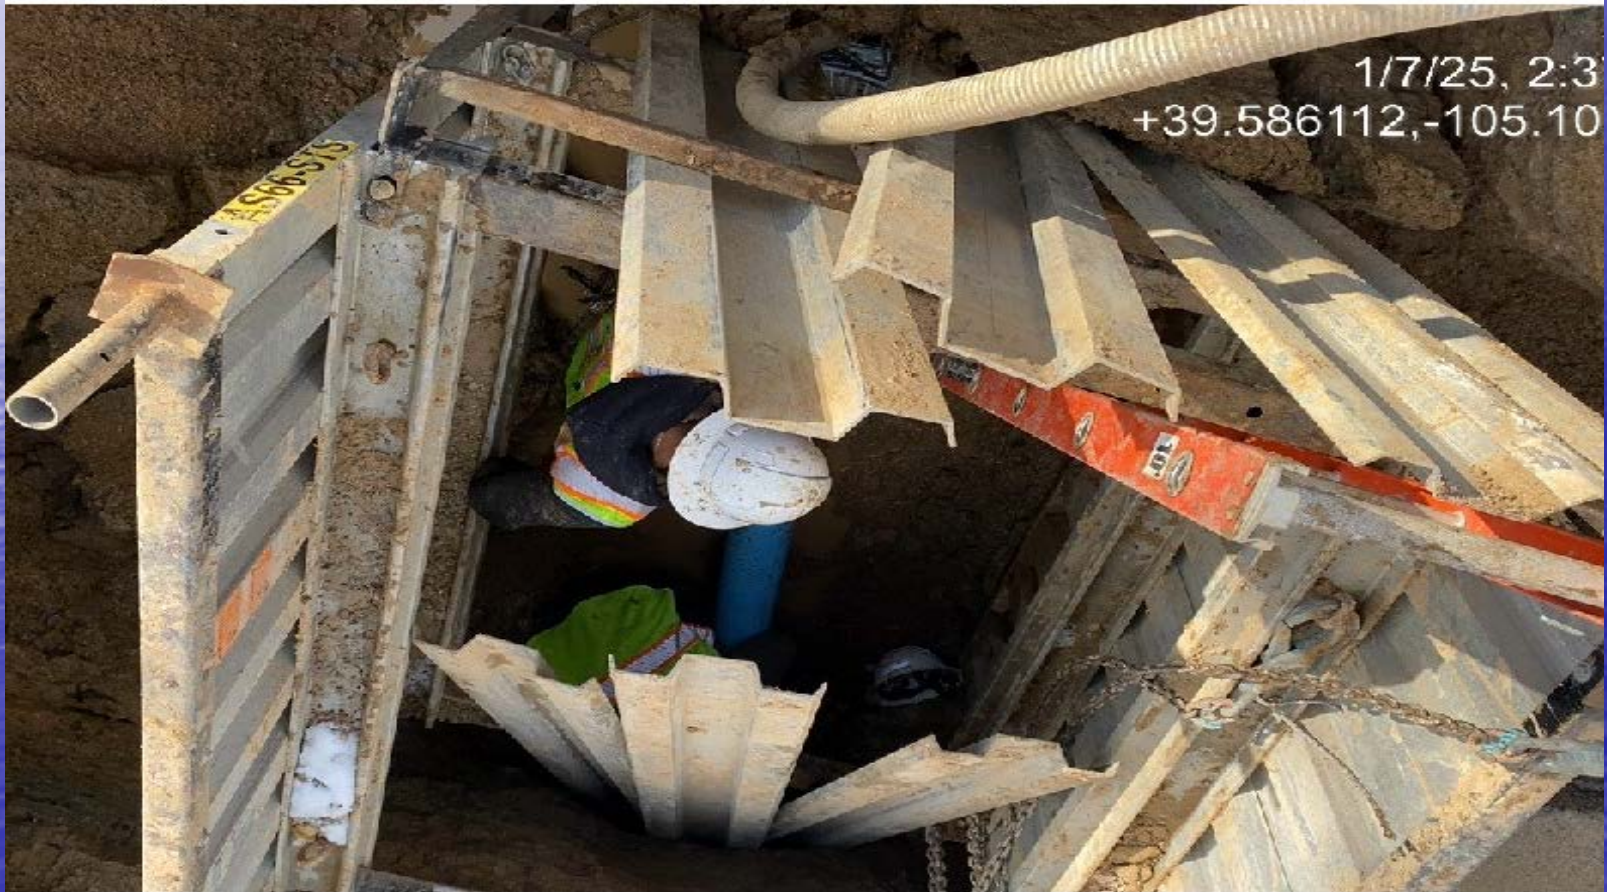

1/07/2025

9771 W. FREMONT PL.(S.W.M.)